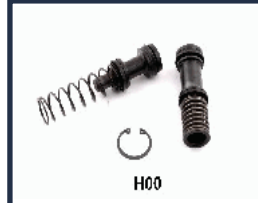

KC-H00

58510-4AA00